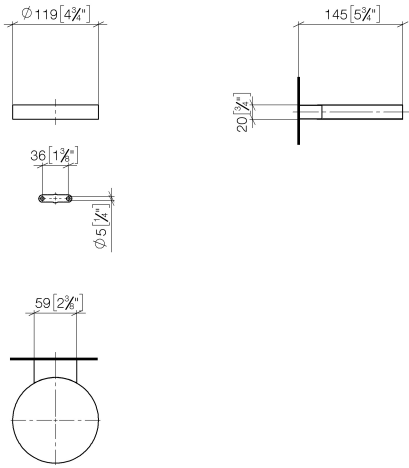

83 410 979

- width 120mm
- height 20 mm
- 145mm projection

Fits: MADISON, MEM, TARA, CL.1, LISSÉ,
VAIA, META, CYO

| | | |
|---|-------------------------------|---------------|
|  | Durabronz (23kt Gold) | 83 410 979-09 |
|  | Chrome | 83 410 979-00 |
|  | Brushed Platinum | 83 410 979-06 |
|  | Platinum | 83 410 979-08 |
|  | Dark Chrome | 83 410 979-19 |
|  | Light Gold | 83 410 979-26 |
|  | Brushed Light Gold | 83 410 979-27 |
|  | Brushed Durabronz (23kt Gold) | 83 410 979-28 |
|  | Matte Black | 83 410 979-33 |
|  | Brushed Bronze | 83 410 979-42 |
|  | Brushed Champagne (22kt Gold) | 83 410 979-46 |
|  | Champagne (22kt Gold) | 83 410 979-47 |
|  | Brushed Chrome | 83 410 979-93 |
|  | Brushed Dark Platinum | 83 410 979-99 |

83 410 979

mm [inches]

83 410 979

Parts for other finishes can be found here: [Chrome](#)

Spare parts list

| No. | Item Number | Name | Quantity used | Delivery time |
|-----|--------------------|------------|---------------|---------------|
| 1 | 08 17 97 570-09 | dish | 1 | 40 |
| 2 | 09 31 11 002 90 | pin | 1 | 2 |
| 3 | 08 17 30 502-09 | holder | 1 | 40 |
| 4 | 09 30 30 080 90 | screw | 2 | 2 |
| 5 | 05 30 31 025 00 90 | fixing set | 1 | 2 |
| 6 | 09 17 20 030 90 | holder | 1 | 2 |