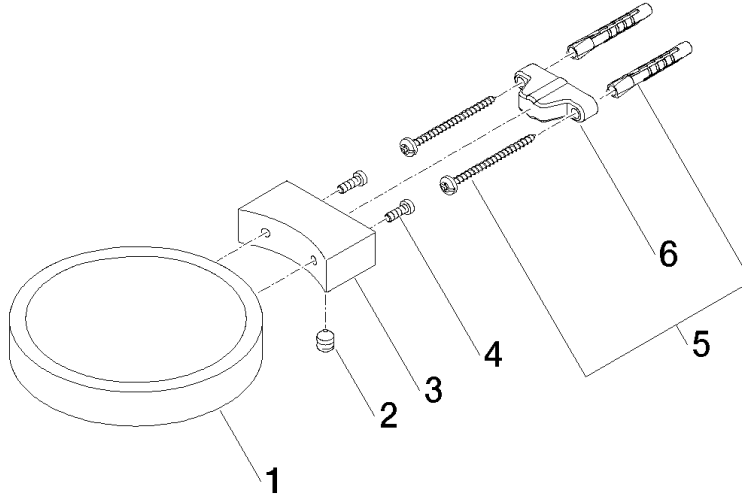

83 410 979

- width 120mm
- height 20 mm
- 145mm projection

Fits: MADISON, MEM, TARA, CL.1, LISSÉ,
VAIA, META, CYO

| | | |
|---|-------------------------------|---------------|
|  | Durabronz (23kt Gold) | 83 410 979-09 |
|  | Chrome | 83 410 979-00 |
|  | Brushed Platinum | 83 410 979-06 |
|  | Platinum | 83 410 979-08 |
|  | Dark Chrome | 83 410 979-19 |
|  | Light Gold | 83 410 979-26 |
|  | Brushed Light Gold | 83 410 979-27 |
|  | Brushed Durabronz (23kt Gold) | 83 410 979-28 |
|  | Matte Black | 83 410 979-33 |
|  | Brushed Bronze | 83 410 979-42 |
|  | Brushed Champagne (22kt Gold) | 83 410 979-46 |
|  | Champagne (22kt Gold) | 83 410 979-47 |
|  | Brushed Chrome | 83 410 979-93 |
|  | Brushed Dark Platinum | 83 410 979-99 |

83 410 979

mm [inches]

83 410 979

Parts for other finishes can be found here: [Chrome](#)

Spare parts list

| No. | Item Number | Name | Quantity used | Delivery time |
|-----|--------------------|------------|---------------|---------------|
| 1 | 08 17 97 570-09 | dish | 1 | 40 |
| 2 | 09 31 11 002 90 | pin | 1 | 2 |
| 3 | 08 17 30 502-09 | holder | 1 | 40 |
| 4 | 09 30 30 080 90 | screw | 2 | 2 |
| 5 | 05 30 31 025 00 90 | fixing set | 1 | 2 |
| 6 | 09 17 20 030 90 | holder | 1 | 2 |